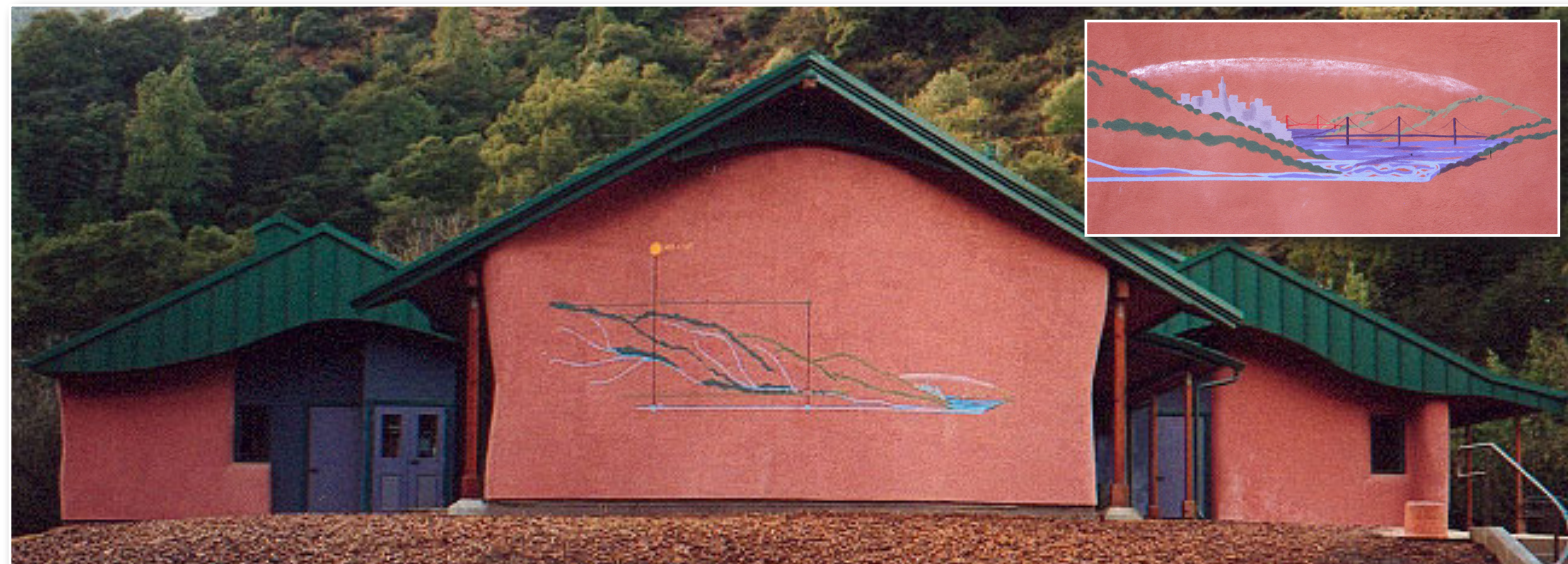

Single Family Residence, Paso Robles, California

Image: Emily Hagopian

Interior stair railing

Single Family Residence, Templeton, California

Entrance gate

This mural on the east wall of the Wolken Education Center in Los Altos illustrates the building's relation to its setting, the local watershed, and on a regional basis, its relationship to the San Francisco Bay.

Various artifacts and auxillary buildings

Interior mandala

Aviary

Workshop and Sculpture

Mural illustrating site context

Trellis allowing winter sun and summer shade with deciduous vines

Zen meditation structure